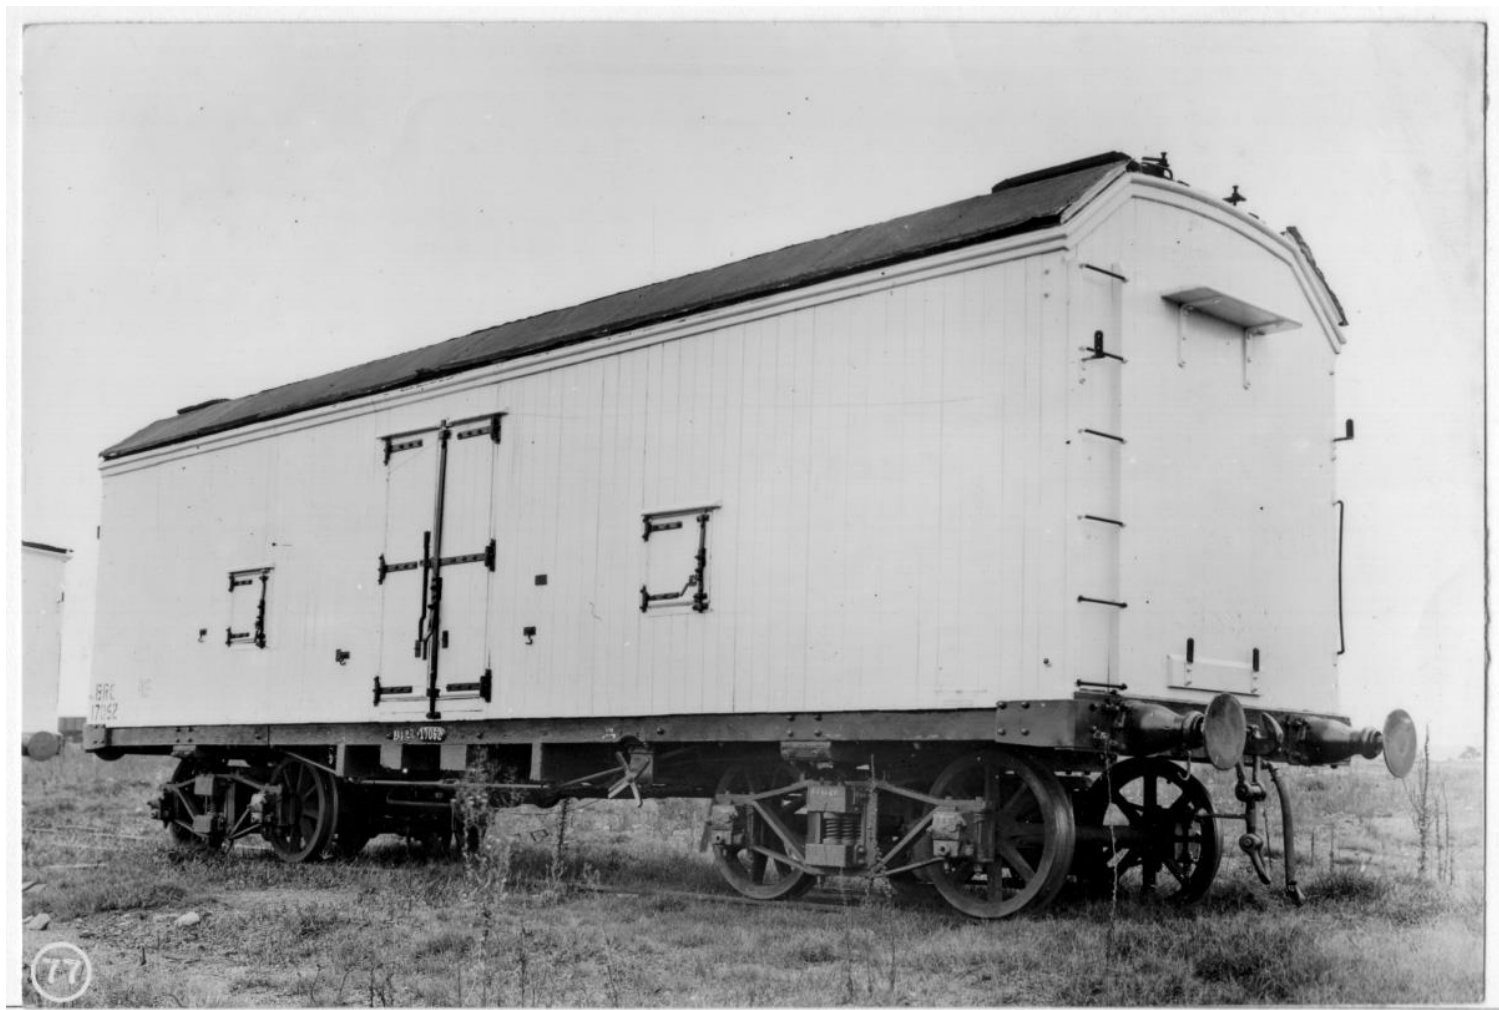

Fastest Milk Cart in the West

MRC
25706

CAPACITY
20 TONS
TARE
30T-10c-0q